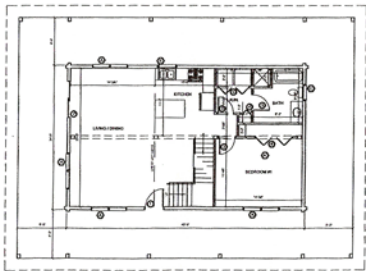

SECOND FLOOR PLAN

FIRST FLOOR PLAN

24X40 MODEL - C

FRONT ELEVATION

Brian O'Keefe, (570) 477-3962
Owner Fax 477-3916

27 Scavone Mtn. Lane
Sweet Valley, PA 18656

Just off Rt. 118 on the Moortown Road